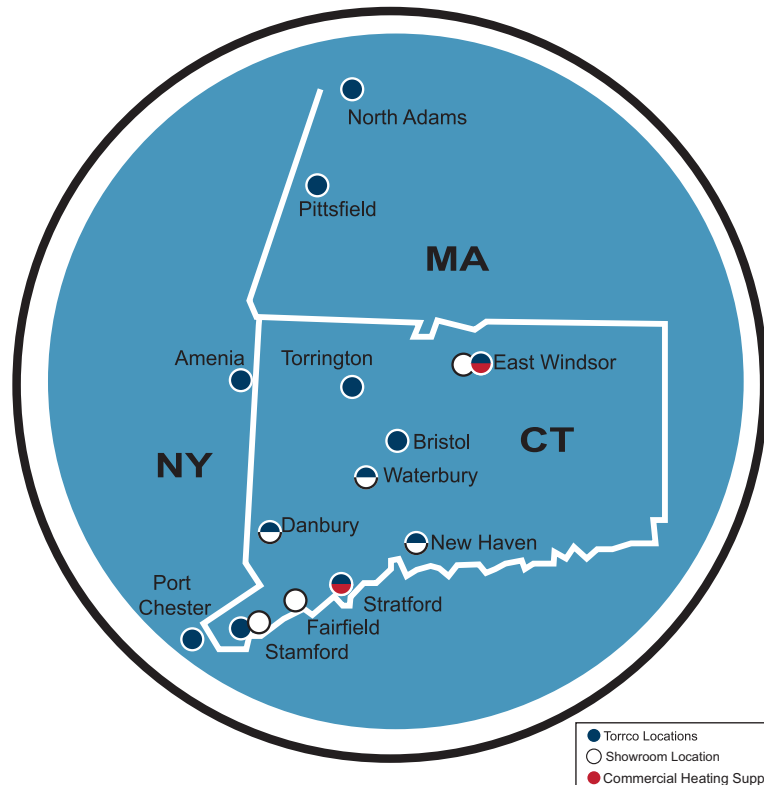

North Adams, MA

Trade Counter
50 Roberts Drive
413.664.2790

Pittsfield, MA

Trade Counter
30 Commercial Street
413.499.4716

Amenia, NY

Trade Counter
5263 Route 44
845.373.8396

Port Chester, NY

Trade Counter
21 Grace Church Street
914.937.2900

*Showroom Location