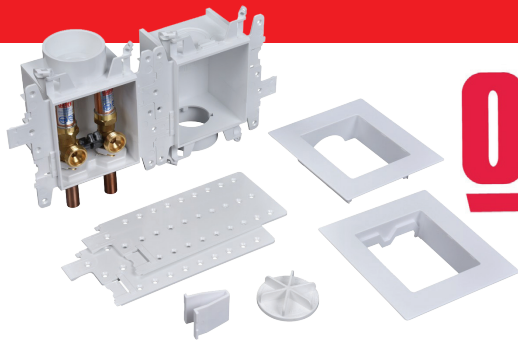

reSource

Your source for all things plumbing, heating piping and HVAC

American Standard

American Standard Edgemere Toilet **\$189.99/each**

#1310916

Right Height, Elongated,
Tank & Bowl, less Seat

INNOVATIONS

- ADA Compliant
- EverClean® Surface
- WaterSense
- Water Efficient

Oatey®

Moda Washing Machine Box

#1356213

- Universal Single Box Platform
- Stronger, Simpler Box Connections
- Layout Versatility
- Tool Free Test Plug
- AAV Box Adapter

MARS Condensate Pump

21780 Pump, 115V, 6ft Cord, 3/8" Check Valve

- 24ft Lift
- Electronically Sealed
- Safety Switch
- Stainless Internal Parts

#943281

Special pricing valid: 8/1/20 - 8/31/20

reSource

Your source for all things plumbing, heating piping and HVAC