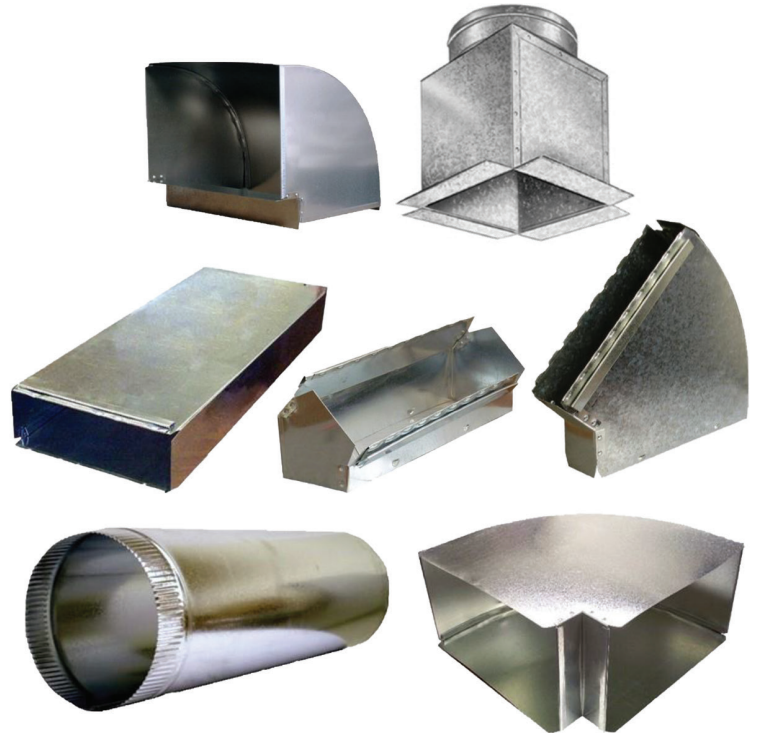

reSource

Your source for all things plumbing, heating piping and HVAC

Torrco has your HVAC needs covered including sheetmetal products! In stock!

- Warm Air Pipes
 - Diffuser Boxes
 - 45 & 90 Degree Angles
 - Footstack Duct & Fittings
 - Aluminum Flex
- and much more!