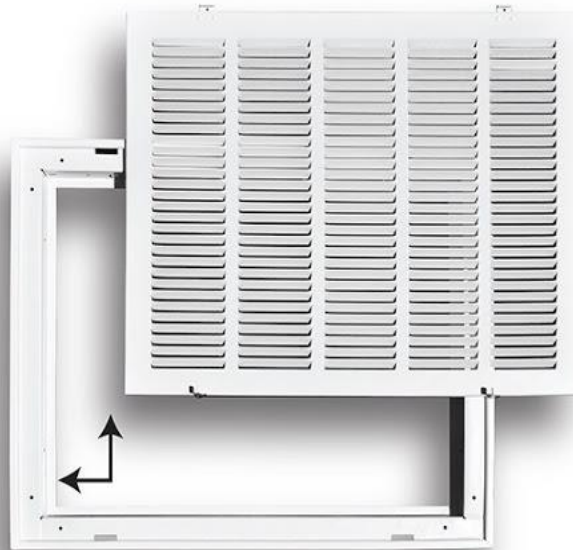

WHITE STAMPED FILTER RETURN GRILL

TORRCO ID	TRUAIRE #	DESCRIPTION
1569201	190RF 12X12	12x12 WHITE STAMPED FILTER RETURN GRILL
1569202	190RF 14X14	14x14 WHITE STAMPED FILTER RETURN GRILL
1569203	190RF 14X20	14x20 WHITE STAMPED FILTER RETURN GRILL
1569204	190RF 14X24	14x24 WHITE STAMPED FILTER RETURN GRILL
1569205	190RF 14X25	14x25 WHITE STAMPED FILTER RETURN GRILL
1569206	190RF 14X30	14x30 WHITE STAMPED FILTER RETURN GRILL
1569207	190RF 16X16	16x16 WHITE STAMPED FILTER RETURN GRILL
1569208	190RF 16X20	16x20 WHITE STAMPED FILTER RETURN GRILL
1569209	190RF 16X24	16x24 WHITE STAMPED FILTER RETURN GRILL
1569210	190RF 16X25	16x25 WHITE STAMPED FILTER RETURN GRILL
1569211	190RF 18X18	18x18 WHITE STAMPED FILTER RETURN GRILL
1569212	190RF 20X14	20x14 WHITE STAMPED FILTER RETURN GRILL
1569213	190RF 20X20	20x20 WHITE STAMPED FILTER RETURN GRILL
1569214	190RF 20X25	20x25 WHITE STAMPED FILTER RETURN GRILL
1569215	190RF 20X30	20x30 WHITE STAMPED FILTER RETURN GRILL
1569216	190RF 24X14	24x14 WHITE STAMPED FILTER RETURN GRILL
1569217	190RF 24X24	24x24 WHITE STAMPED FILTER RETURN GRILL
1569218	190RF 24X30	24x30 WHITE STAMPED FILTER RETURN GRILL
1569219	190RF 25X14	25x14 WHITE STAMPED FILTER RETURN GRILL
1569220	190RF 25X20	25x20 WHITE STAMPED FILTER RETURN GRILL
1569221	190RF 25X25	25x25 WHITE STAMPED FILTER RETURN GRILL
1569222	190RF 30X14	30x14 WHITE STAMPED FILTER RETURN GRILL
1569223	190RF 30X20	30x20 WHITE STAMPED FILTER RETURN GRILL