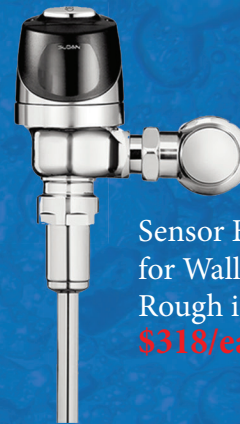

Sensor Exposed Flushometer for Wall Hung Urinals, 11.5" Rough in
$318/each (#82078)

KOM-PAK®