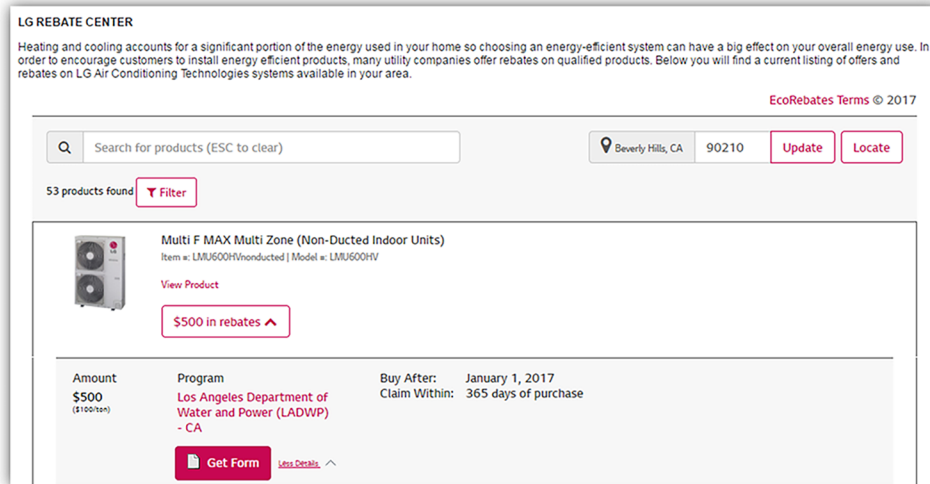

NEW LG ONLINE REBATE CENTER FOR RESIDENTIAL AND LIGHT COMMERCIAL PRODUCTS

Distribution Products

We are pleased to announce the newest improvement to the LG DFS website, the **LG Online Rebate Center**. Custom designed for LG products and customers, users are able to search for available local and national rebates and incentives related to the purchase of residential and light commercial LG air conditioning systems. The new enhancement enables the user to enter a zip code and browse all products or search for a specific product model number. Within the Rebate Center, customers will be able to see the total rebate amount their LG system may qualify for, rebate details including purchase by and claim period dates, as well as a link to the rebate form to claim their rebate once their qualifying LG system is installed.

Mobile LG Online Rebate Center

In addition to the LG Online Rebate Center, a Mobile LG Online Rebate Center that offers the same functionality as the desktop browser version in an easy-to-use and mobile-friendly interface is also available. Accessed via this QR code or at rebates.lghvac.com, the Mobile LG Online Rebate Center also includes the option to email the rebate forms with the click of a button, which will make sharing this asset with end-users much simpler for contractors.

Where can I locate the LG Online Rebate Center?

The LG Online Rebate Center is available for desktop and mobile at rebates.lghvac.com, Or, navigate to the LG Online Rebate Center through www.lg-dfs.com>About>Rebate and Incentives.

Mobile users will automatically be redirected to the Mobile LG Online Rebate Center. Or, scan the QR Code to be directed there automatically.