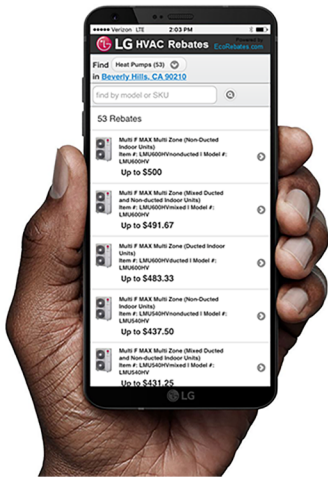

## NEW LG ONLINE REBATE CENTER FOR RESIDENTIAL AND LIGHT COMMERCIAL PRODUCTS

### Mobile LG Online Rebate Center

In addition to the LG Online Rebate Center, a Mobile LG Online Rebate Center that offers the same functionality as the desktop browser version in an easy-to-use and mobile-friendly interface is also available. Accessed via this QR code or at [rebates.lghvac.com](http://rebates.lghvac.com), the Mobile LG Online Rebate Center also includes the option to email the rebate forms with the click of a button, which will make sharing this asset with end-users much simpler for contractors.