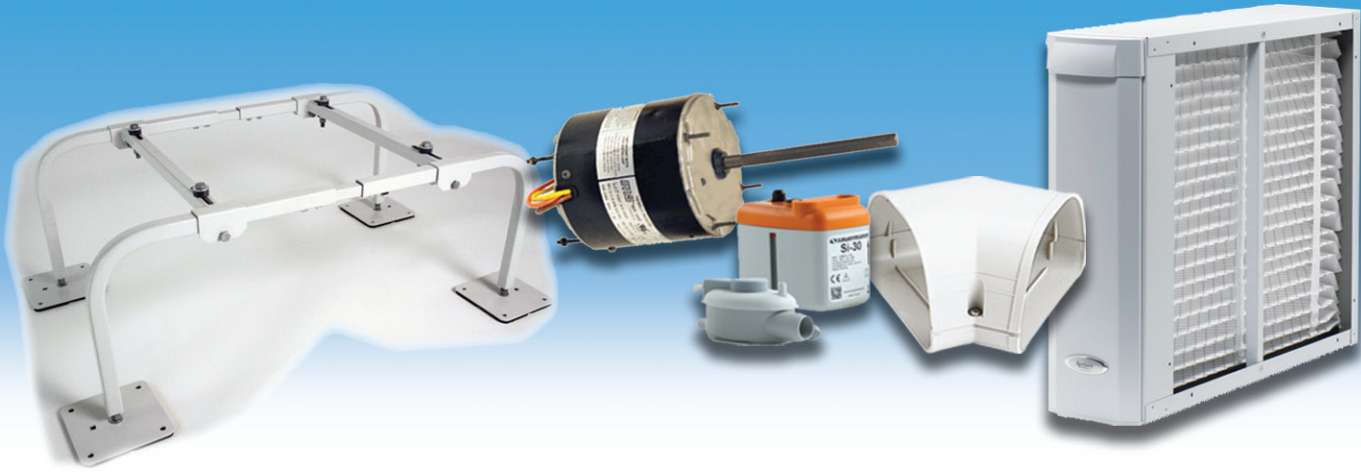

ACR TUBING

3/4 OD x 20' ACR/OXY/MED Hard Copper Tubing 32402.....	CALL FOR PRICE
7/8 OD x 20' ACR/OXY/MED Hard Copper Tubing 32403.....	CALL FOR PRICE
1 1/8 OD x 20' ACR/OXY/MED Hard Copper Tubing 32404.....	CALL FOR PRICE
3/8 OD x 20' ACR/OXY/MED Hard Copper Tubing 32399.....	CALL FOR PRICE
5/8 OD x 20' ACR/OXY/MED Hard Copper Tubing 32401.....	CALL FOR PRICE

FILTERS

201 Aprilaire Replacement Media for 2200 & 2250 Air Cleaner 40871	$23.77/ea.
210 Aprilaire Media for 1210/2210/3210 & 4200 1226501	$31.99/ea.
213 Aprilaire Pleated Filter Media Replacement for 4200, 2200, 2120 646378	$34.32/ea.
401 Aprilaire Media Filter for 2400 706355	$23.06/ea.
410 Aprilaire Media for 1410, 2410, 3410, 4400 1226504	$29.49/ea.
413 Aprilaire Filter Media 1190240	$31.39/ea.
501 Aprilaire Replacement Media Filter for 5000 Air Cleaner 1133757	$31.18/ea.
1213 Aprilaire Upgrade Kit for 2200/2120 1226518	$49.60/ea.
1413 Aprilaire Filter Media Upgrade Kit for 2400 & 2140 718213	$49.60/ea.
Honeywell 16x20x4" High Efficiency Media Air Filter 461053	$35.75/ea.
Honeywell 16x25x4.5" Replacement High Efficiency Media Air Cleaner 431115.....	$22.75/ea.
Honeywell 20x20x4" Replacement High Efficiency Air Filter 435977.....	$22.75/ea.
Honeywell 20x25x4" Replacement High Efficiency Media Air Cleaner 224533.....	$22.75/ea.
Honeywell 16x25" Pop Up Replacement High Efficiency Media Air Cleaner 674590.....	$29.00/ea.
Honeywell 20x20" Pop Up Replacement High Efficiency Media Air Cleaner 674591.....	$29.00/ea.
Honeywell 20x25" Pop Up Replacement High Efficiency Media Air Cleaner 590538.....	$29.00/ea.

APRILAIRE FILTER CABINETS

Media Air Cleaner 16x20 (1110) OR 20x25 (1210) OR 20x20 (1310).....	$80.92/ea.
1610 Easy Install Air Cleaner, Adjustable Inlet 16x25 1226522.....	$128.08/ea.
2210 Media Air Cleaner 20x25 1226523	$98.66/ea.
2410 Media Air Cleaner 16x25 1226525	$98.66/ea.