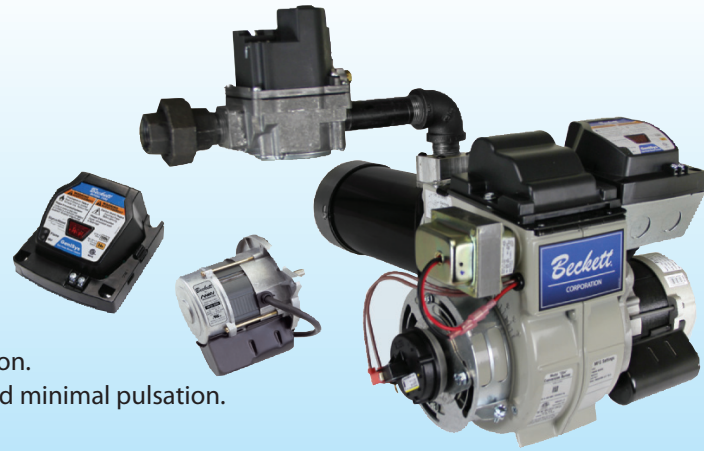

reSource

Your source for all things plumbing, heating, piping and HVAC

(800) 992-3682

Earn 1.5 Points for Every \$1 You Spend With...

NEW GC4 Gas Conversion Burner

- 24 volt gas valve, 3.5" W.C manifold.
- New Beckett GeniSys® 7590 advanced gas burner control with flame rod and air proving.
- New Beckett gas igniter.
- Proven Beckett fixed head combustion.
- Easy access to orifice for rate change and propane conversion.
- Air guide provides high static pressure for smooth starts and minimal pulsation.
- Removable gas gun assembly for ease of servicing.

- High-efficiency ECM motor uses up to 85% less electricity
- Highest pump efficiency in its class
- Infinitely variable speed settings to fine tune flow
- LED displays operating mode and error code diagnostics
- Easy to use dial to set operating modes

Cadet Pro Toilet

- Features the Cadet® Flushing System
- Vitreous china
- High Efficiency Toilet (HET), ultra-low consumption (4.8 Lpf/1.28 gpf), utilizes 20% less water
- Meets EPA WaterSense® criteria
- Trade exclusive tank